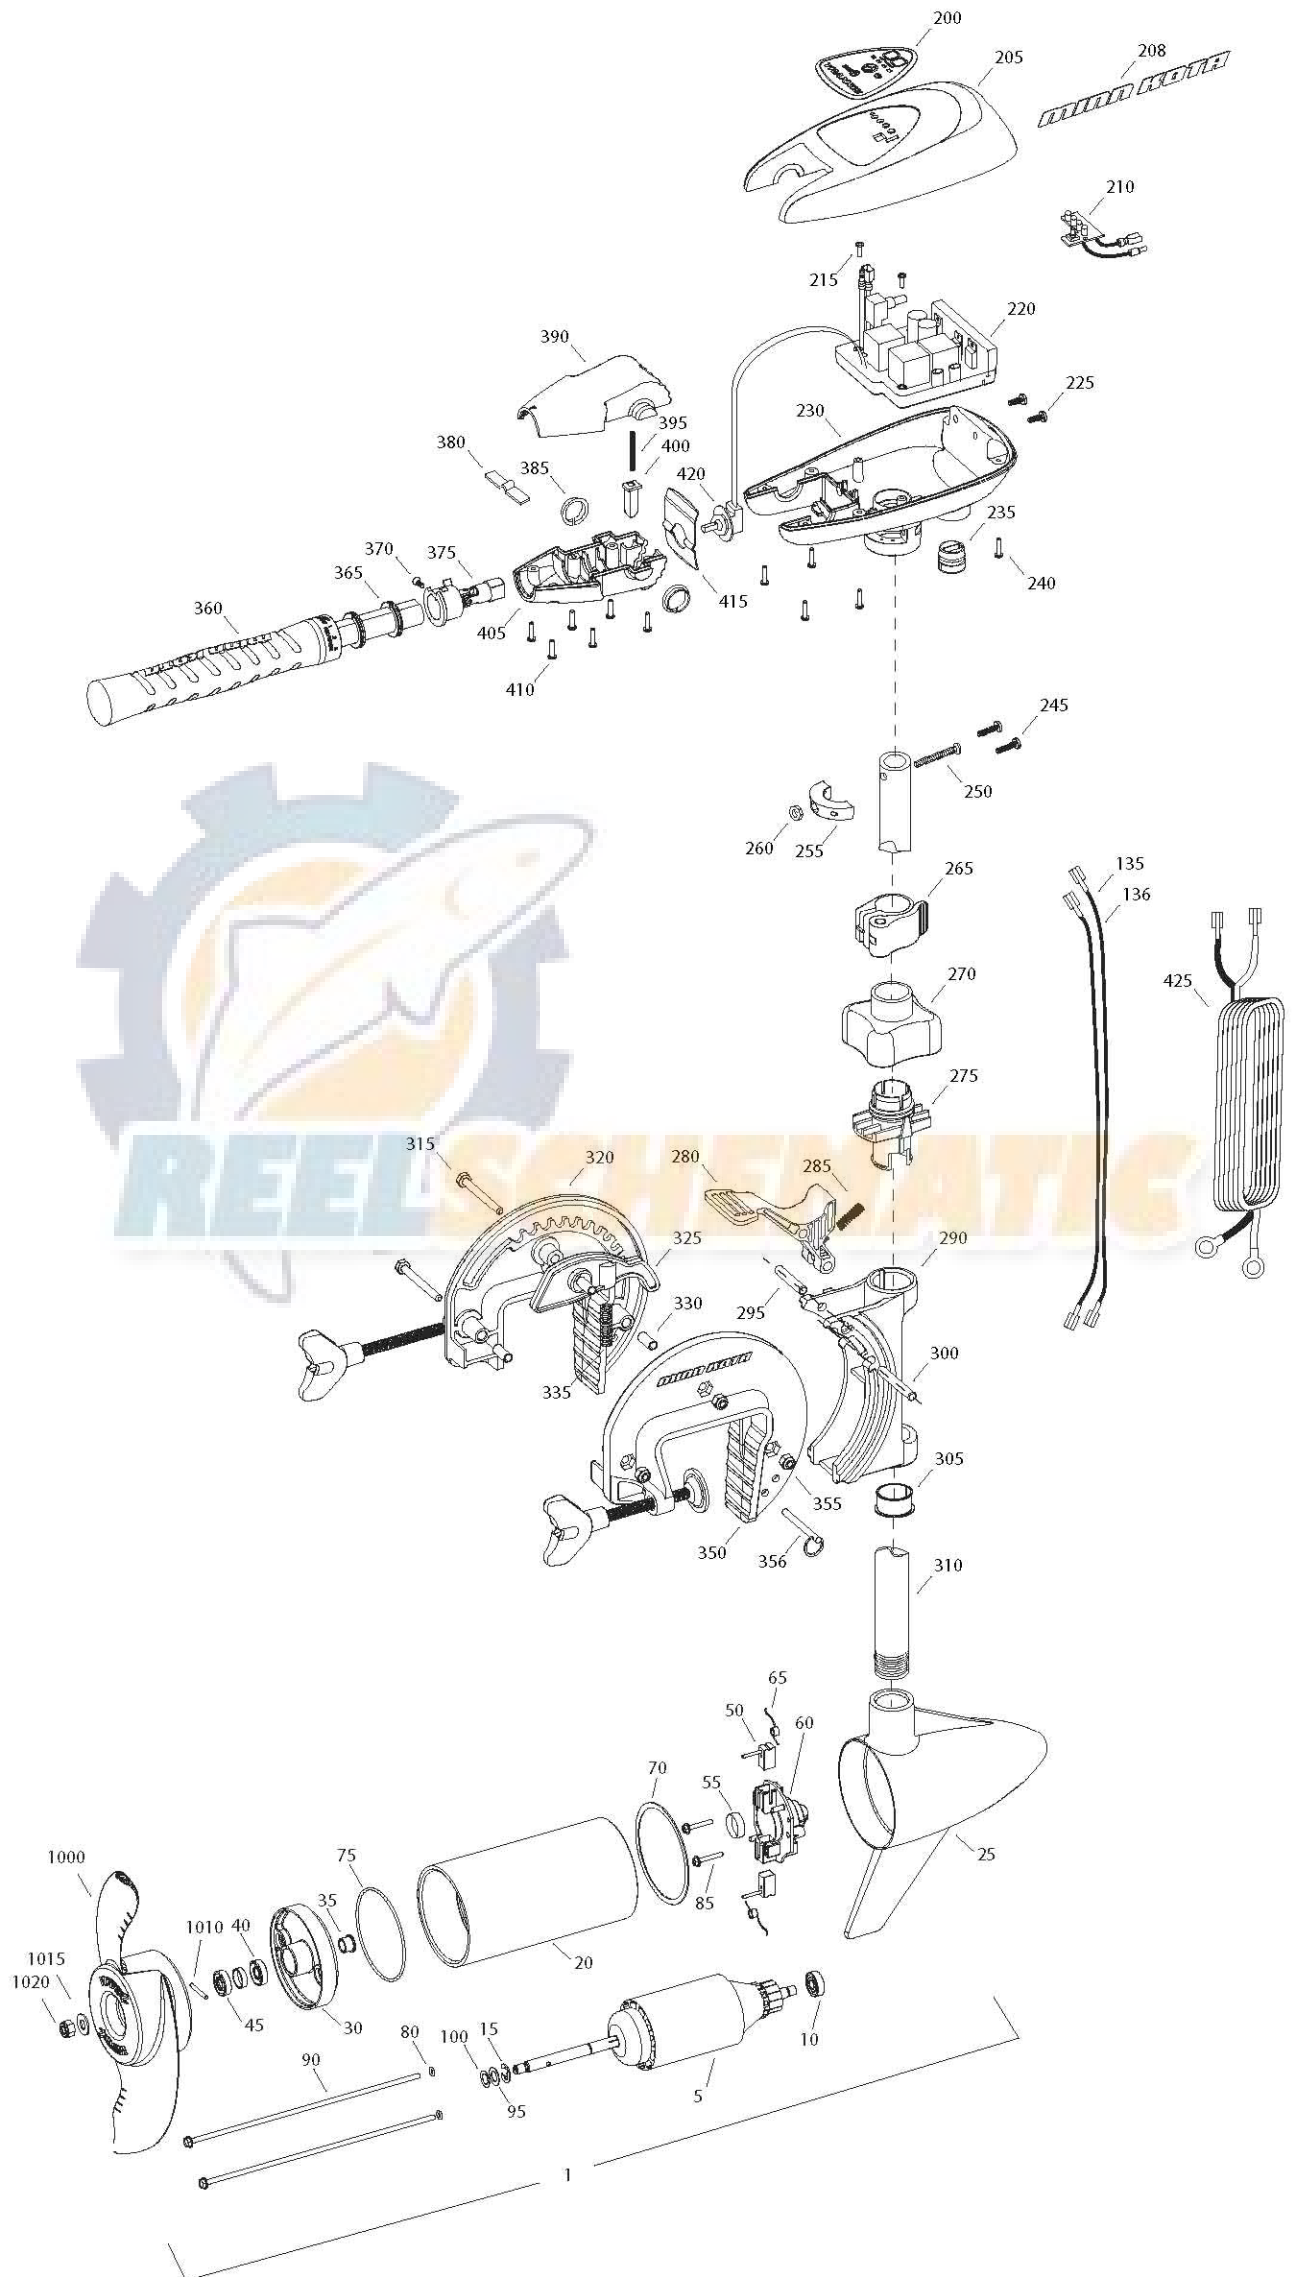

TRAXXIS 55
55 LBS THRUST
12 VOLT 50 AMPS
36" OR 42" SHAFT

for use with "0" serial numbers
2-year warranty

Item	P/N	Description	Qty	Item	P/N	Description	Qty
1	2097074	12V Motor 42" FW	1	■	2991795	Bracket assy, Composite [270-356]	1
5	2-100-121	Armature assembly	1	270	2060100	Knob, steering tension, soft	1
10	140-010	Bearing	1	275	2068400	Collet	1
15	788-015	Retaining ring	1	280	2064200	Lock arm	1
20	2-200-101	Center housing assembly	1	285	2062701	Spring, lock arm	1
25	421-065	Brush end housing assembly	1	290	2061821	Hinge	1
30	2-400-101	Plain end housing assembly	1	295	2062602	Pin, lock, Zinc	1
35	144-049	Flange bearing	1	300	2062602	Pin, lock, Zinc	1
40	880-003	Seal	1	305	2037301	Bushing, hinge	1
45	880-006	Seal with shield	1	310	2032052	Tube 36"	1
50	188-036	Brush	2		2032053	Tube 42"	1
55	725-050	Paper tube	1				
60	738-036	Brush plate assembly	1	315	2063500	Bolt 1/4-20 x 2 3/8", Zinc	3
65	975-040	Brush spring	2	320	2771950	Bracket, right, FW	1
70	337-036	Gasket	1	325	2067905	Cam deactivator	1
75	701-081	O-ring, motor	1	330	2067306	Bushing, dowel 1/4 x 1/2	3
80	701-008	O-ring, thru-bolt	2	335	2062702	Spring, cam deactivator	1
85	830-007	Screw, 8-32	2	■	2881380	Clamp screw kit	2 per kit
90	830-042	Thru-bolt	2	350	2771955	Bracket, left, FW	1
95	990-067	Washer, steel	2	355	2263104	Nut, 1/4-20, nylock, Zinc	3
100	990-070	Washer, nylatron	2	356	2062604	Pin, stop	1
135	640-004	Leadwire, black	1				
136	640-105	Leadwire, red	1	■	2990957	Handle assy, VARS [360-410]	1
■	2888460	Seal and O-ring Kit		360	2990456	Grip/handle assy, VARS [360-375]	1
				365	2060015	Bearing, handle	2
200	2065697	Decal, c-box cover	1	370	2063405	Screw, #6 PFH SS	1
205	2060295	C-box cover	1	375	2884092	Yoke / spider assy, VARS	1
208	2325665	Decal - MinnKota	2	380	2302742	Spring, detent, off	1
210	2074070	Battery meter, 12v FW	1	385	2060005	Bearing, handle pivot	2
215	3043427	Screw, #8 x 7/8 SS	2	390	2060900	Handle pivot, top	1
220	2184016	Control board, 12v	1	395	2302745	Spring, release button	1
■	2888411	Potentiometer Replacement Kit		400	2063700	Button, release	1
225	2303434	Screw, #8-30 x 5/8 SS	2	405	2060905	Handle pivot, bottom	1
230	2062501	Control box, VARS, FW	1	410	2303412	Screw, #6 x 5/8 SS	6
235	2062905	Strain relief	1				
240	2303412	Screw, #6 x 5/8 SS	6	415	2062715	Spring, handle pivot	1
245	2263434	Screw, #8 x 1 SS	2	420	2061700	Washer, pot holder	1
250	2383407	Screw, #10-24 x 2 SS	1	425	2992523	Leadwire assy, includes [235]	1
255	2061515	Collar, c-box	1				
260	2383124	Nut, 10-24, nylock, SS	1	■	1378170	Propeller kit	
265	2991521	Cam lock/depth collar assy	1	■	2994875	Propeller bag assy	
				1000	2091170	Propeller	1
				1010	2092600	Drive pin, small	1
				1015	2151726	Washer, prop, small	1
				1020	2053101	Nut, nylock, prop, small	1